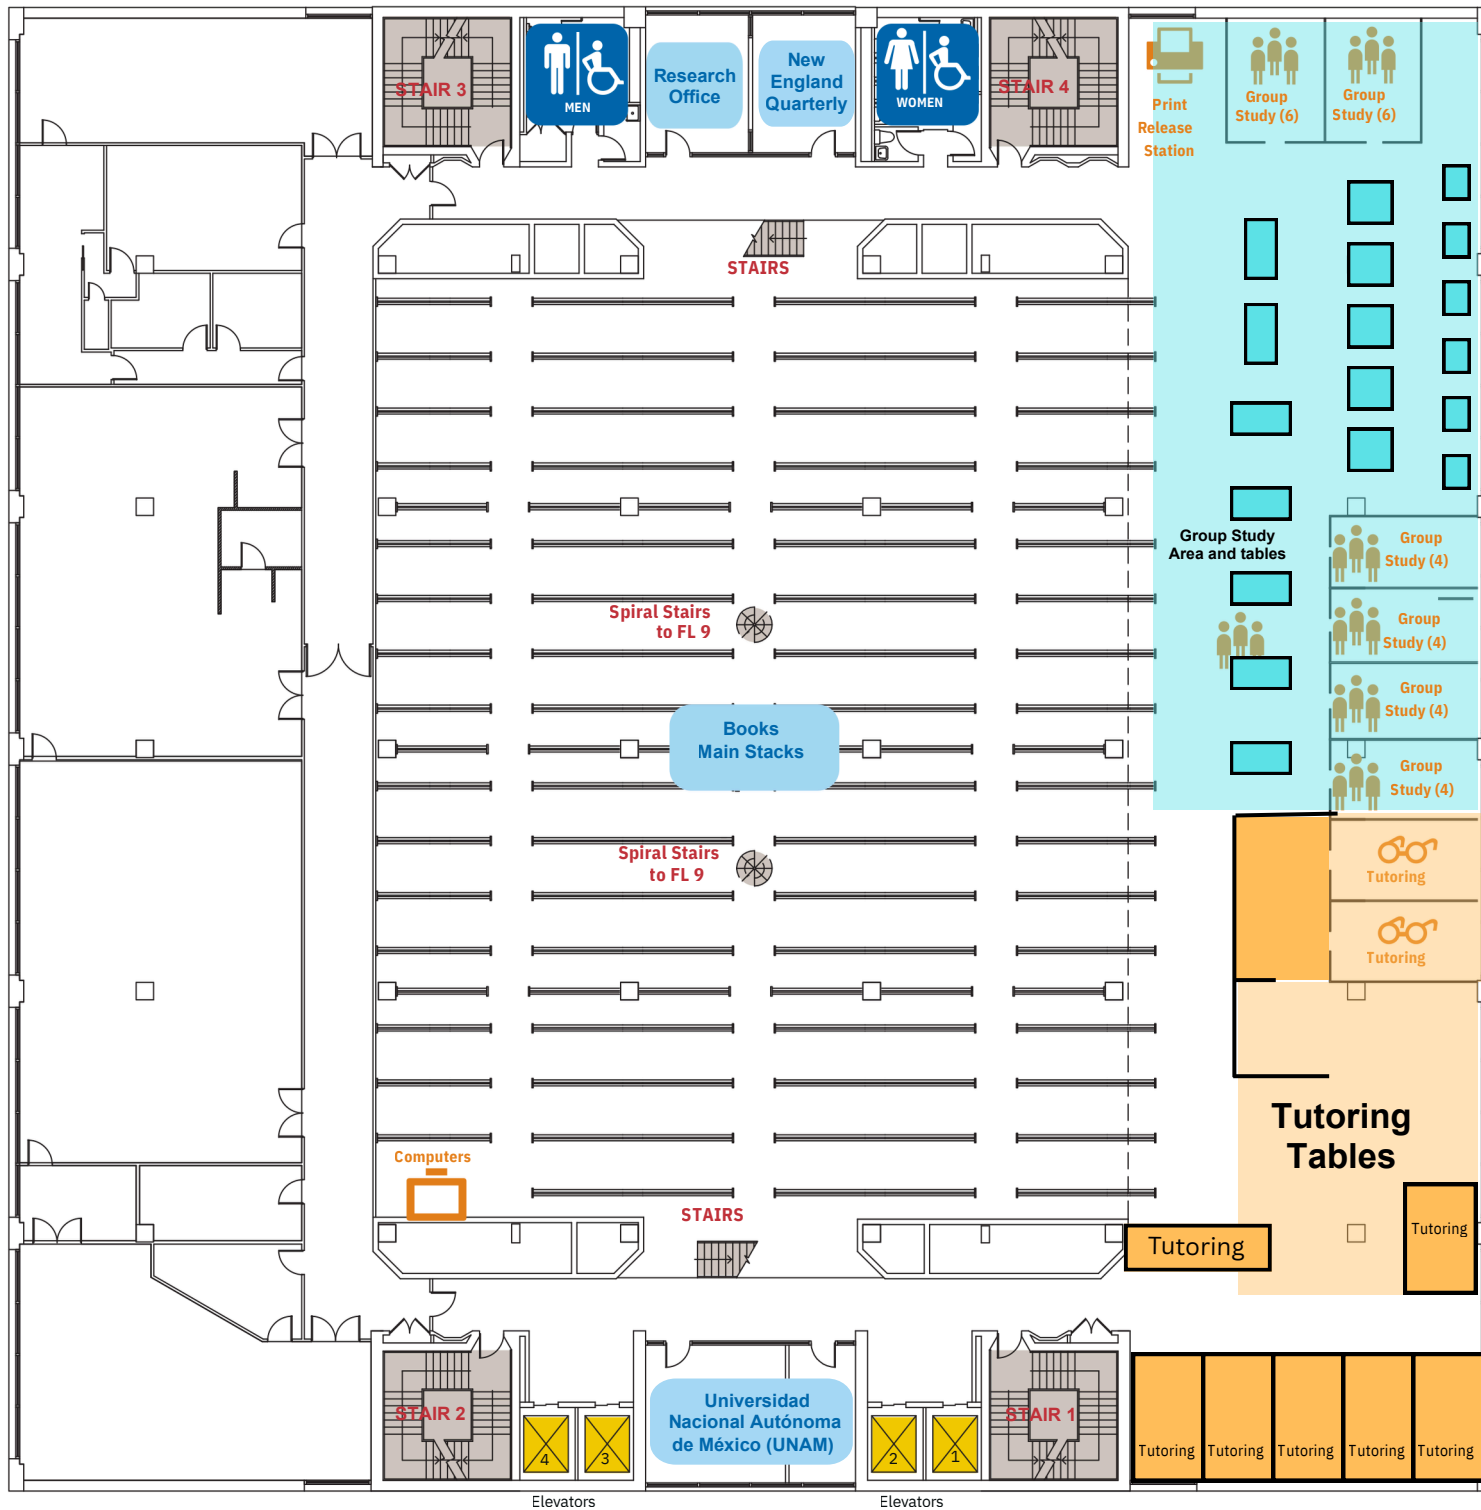

HEALEY LIBRARY EIGHTH FLOOR

Fall 2021

-6 Group Study Cubicles

-Blue areas have group study tables & chairs

Unknown # of table/chairs

-4 Tutoring Cubicles

-Temporary Front Desk

-Orange area has tutoring desks

HEALEY LIBRARY EIGHTH FLOOR

Summer 2024

-6 Group Study Cubicles
 -Blue area has group study tables & chairs
 ~18 tables & ~36 chairs

-8 Tutoring Cubicles
 -New Permanent Front Desk
 -Orange area has tutoring desks
 Black line = new cubicle walls

HEALEY LIBRARY EIGHTH FLOOR

Sept 19, 2025

-2 Group Study Cubicles
-Area for group study tables reduced
-Tutoring removed 4 group study cubicles

-11 Tutoring Cubicles
-Orange areas have tutoring desks
-Black line = cubicle walls